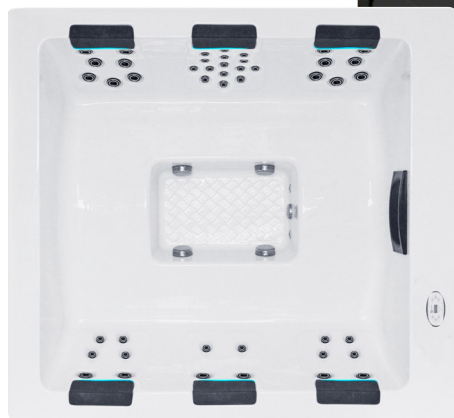

SERENE 6

PASSION SPAS MODERN COLLECTION

SPECIFICATIONS/GENERAL

Dimensions L x W x H.....	243 x 224 x 93 cm
Number of Seats.....	4
Number of Loungers.....	2
Capacity in Liter.....	1570
Dry Weight in kg.....	380
Full Weight in kg.....	1850
Shell Material.....	Aristech® Acrylic with Vinylester and Polyester
Synthetic Maintenance Free Cabinet.....	Standard
Removable Side Panels.....	4
Cabinet Material.....	Synthetic
Durable Support System.....	Synthetic
Everlast™ Full Floor Support Material.....	Polyester
High Density Urethane Insulation.....	Standard

WATER

SYSTEM

Total jets.....	48
Water Jets, Stainless Steel.....	50
Filters / Surface.....	(2) 50 Square Feet
Side Access Skim Filter.....	High-Volume Vortex Skimmer
Floor Drain.....	1
External Drain.....	1
Hi Flow Suctions.....	4
3" Directional Jets.....	20
2" Directional Jets.....	25
Ozone Jets.....	3

SPECIAL FEATURES

Molded Headrest Soft Pillows with LED Light.....	6
StarBrite Interior LED Light System.....	Standard
Perimeter Light under shell lip.....	Standard
Aromatherapy System.....	Standard
Ozone Sanitation System.....	Standard
Synergy Water Maintenance System.....	Standard
Ultra Efficient Dual-Wrap Cabinet Insulation.....	Standard
5/4 Ultra Efficient Walk-On Cover.....	Standard
Wifi Ready.....	Standard